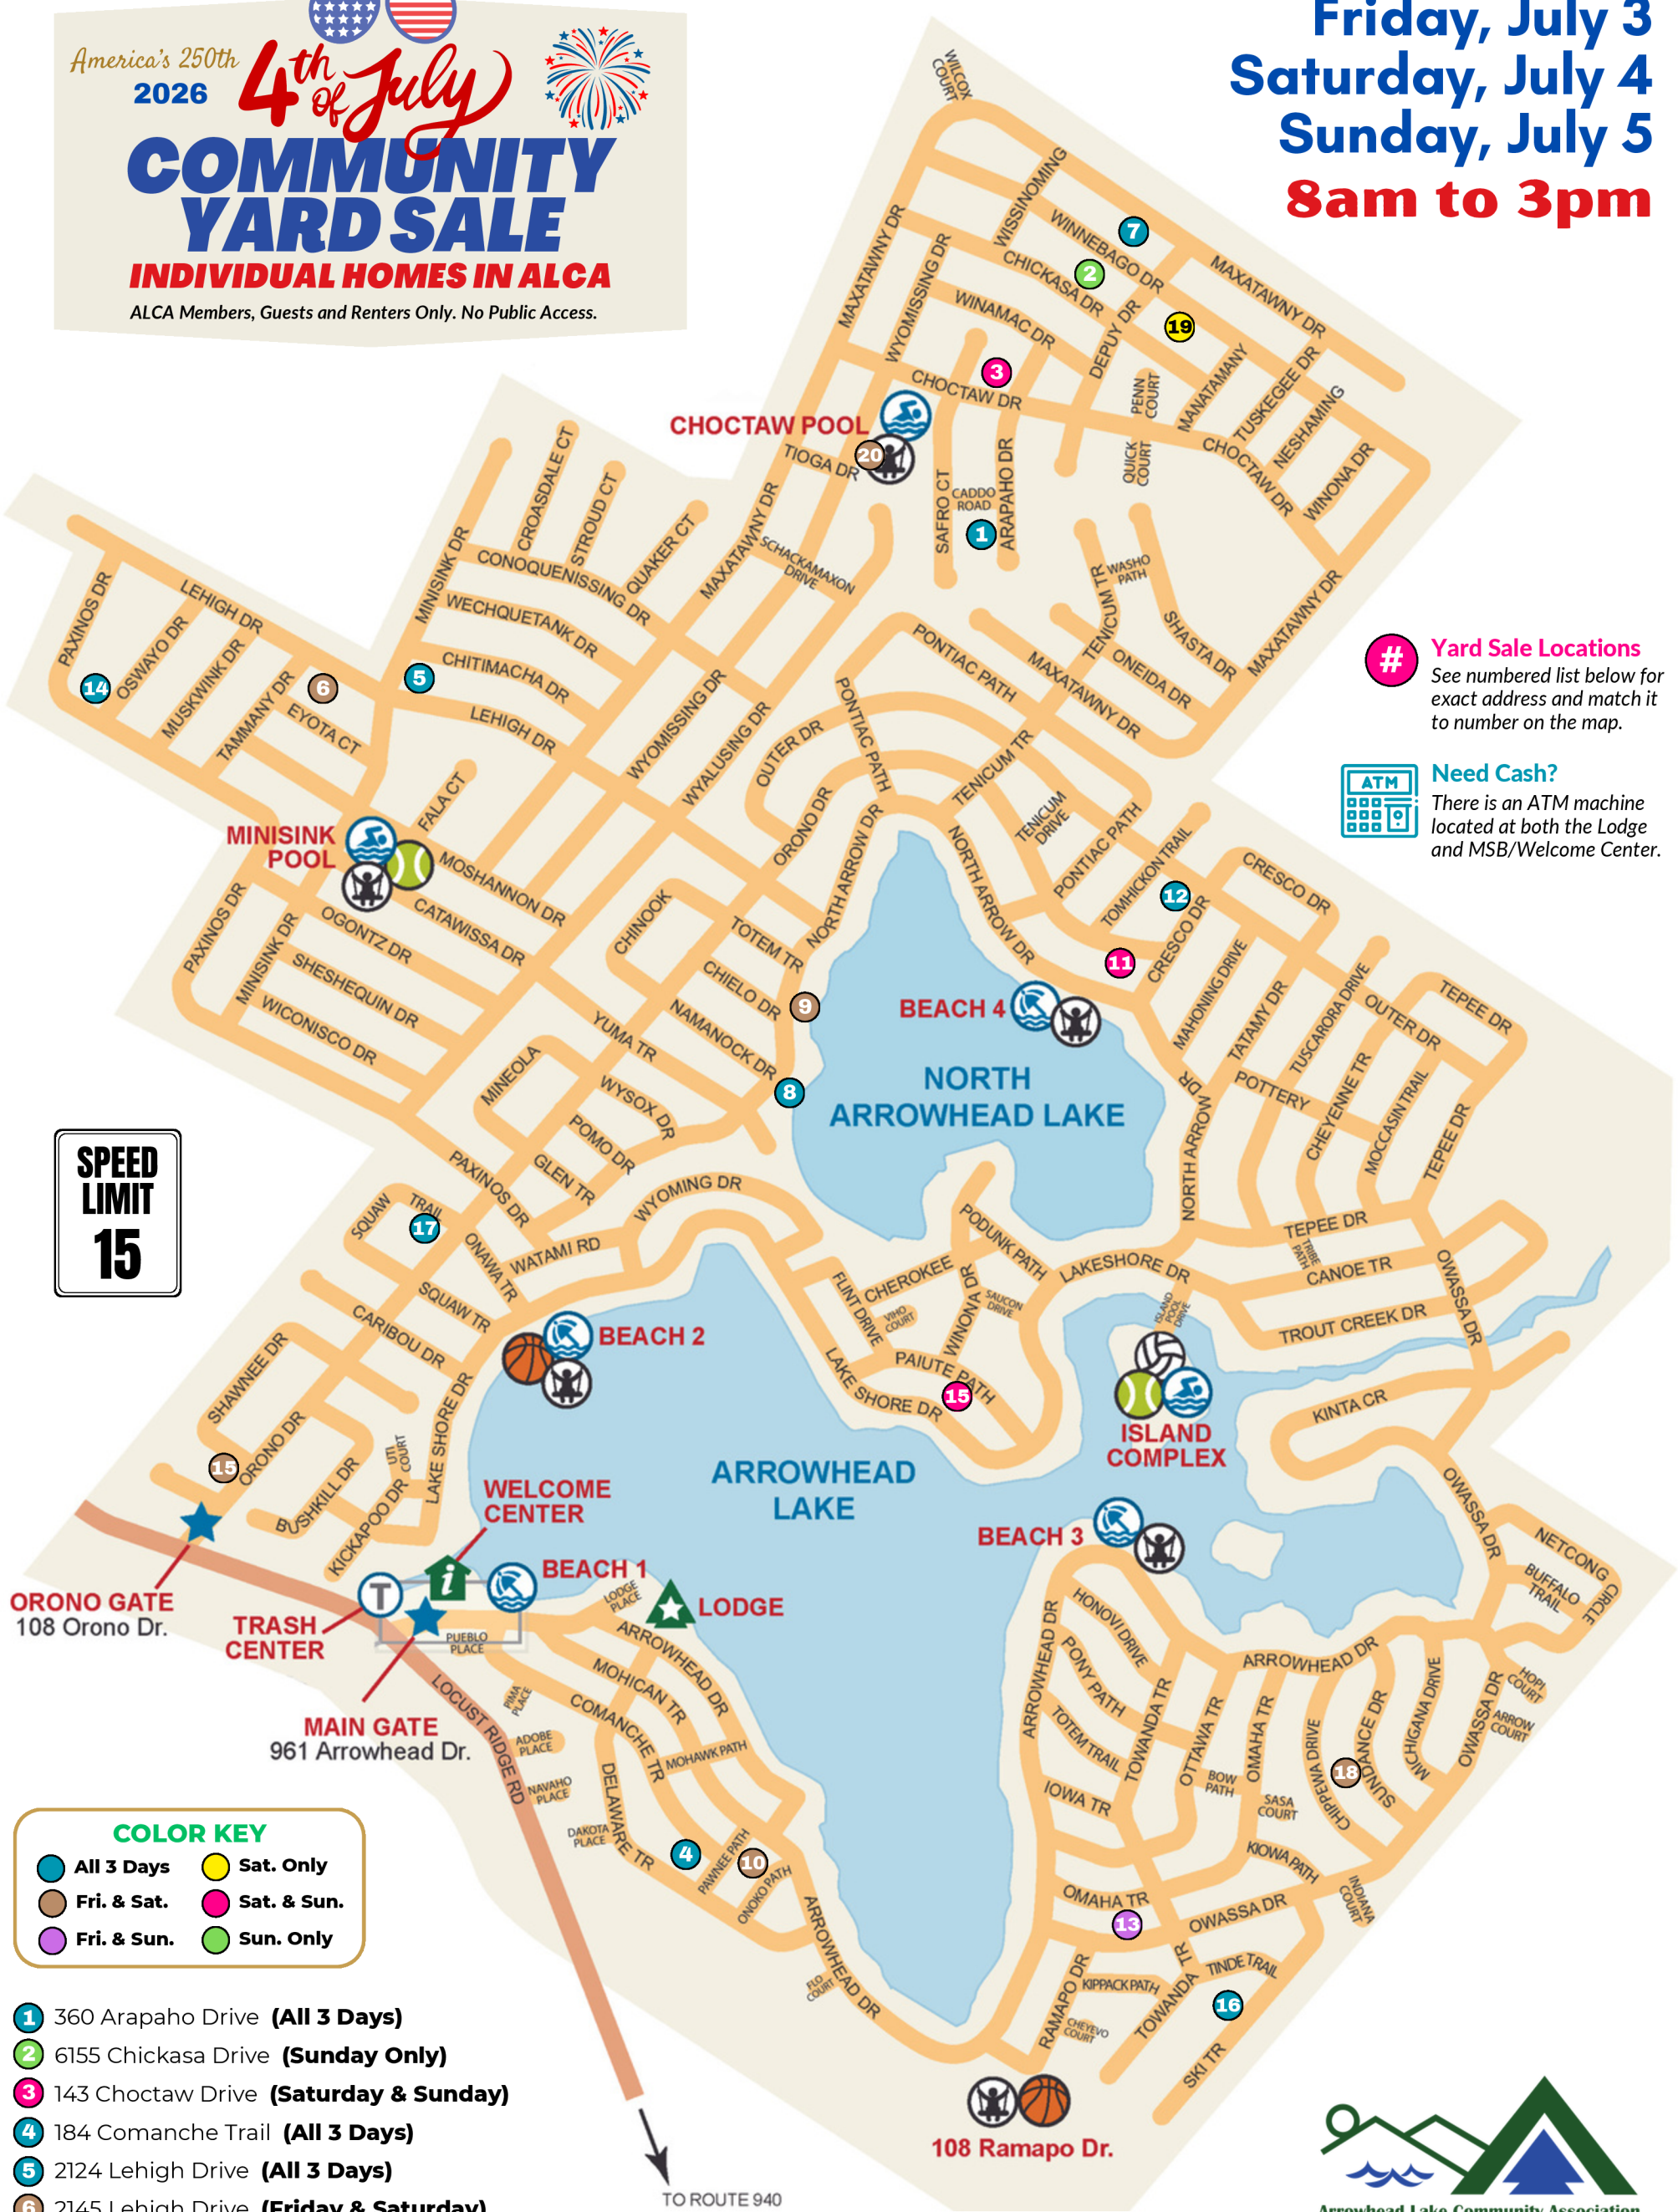

America's 250th
2026 **4th of July**

COMMUNITY YARD SALE

INDIVIDUAL HOMES IN ALCA

ALCA Members, Guests and Renters Only. No Public Access.

Friday, July 3
Saturday, July 4
Sunday, July 5
8am to 3pm

Yard Sale Locations
See numbered list below for exact address and match it to number on the map.

ATM Need Cash?
There is an ATM machine located at both the Lodge and MSB/Welcome Center.

SPEED LIMIT 15

COLOR KEY

● All 3 Days	● Sat. Only
● Fri. & Sat.	● Sat. & Sun.
● Fri. & Sun.	● Sun. Only

- 1 360 Arapaho Drive (All 3 Days)
- 2 6155 Chickasa Drive (Sunday Only)
- 3 143 Choctaw Drive (Saturday & Sunday)
- 4 184 Comanche Trail (All 3 Days)
- 5 2124 Lehigh Drive (All 3 Days)
- 6 2145 Lehigh Drive (Friday & Saturday)
- 7 410 Maxatawny Drive (All 3 Days)
- 8 178 N. Arrow Drive (All 3 Days)
- 9 202 N. Arrow Drive (Friday & Saturday)
- 10 1515 Onoko Path (Friday & Saturday)
- 11 486 Orono Drive (Saturday & Sunday)
- 12 256 Outer Drive (All 3 Days)
- 13 123 Owassa Drive (Friday & Sunday)
- 14 149 Paxinos Drive (All 3 Days)
- 15 103 Shawnee Drive (Friday & Saturday)

- 16 138 Ski Trail (All 3 Days)
- 17 166 Squaw Trail (All 3 Days)
- 18 132 Sundance Drive (Fri. & Sat.)
- 19 7180 Winnebago Drive (Saturday Only)
- 20 250 Wyomissing Drive (Fri. & Sat.)

Arrowhead Lake Community Association
www.arrowheadlakepa.net

Arrowhead Merchandise
will be available to
purchase at the Lodge:
July 3 through July 5
Fri. and Sat.: 10am-10pm
Sunday: 10am-6pm